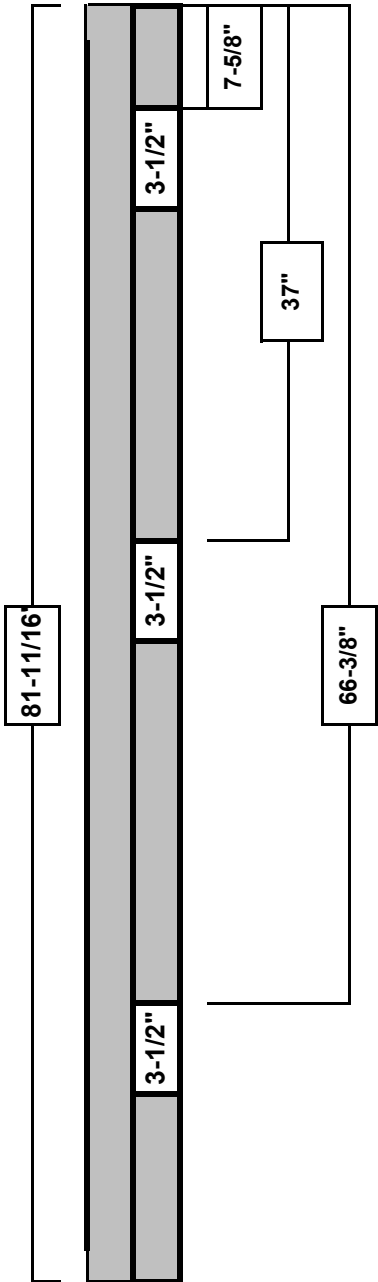

6'8" INTERIOR DOOR SPECIFICATIONS

HINGE JAMB SPECS

LOCK JAMB SPECS

DIMENSIONS

	PANEL	O.S.F.	2-1/4"	3-1/2"
1-0:	11-13/16"	13-1/4"	17"	19-1/2"
1-2:	13-13/16"	15-1/4"	19"	21-1/2"
1-3:	14-13/16"	16-1/4"	20"	22-1/2"
1-4:	15-13/16"	17-1/4"	21"	23-1/2"
1-6:	17-13/16"	19-1/4"	23"	25-1/2"
1-8:	19-13/16"	21-1/4"	25"	27-1/2"
1-10:	21-13/16"	23-1/4"	27"	29-1/2"
2-0:	23-13/16"	25-1/4"	29"	31-1/2"
2-2:	25-13/16"	27-1/4"	31"	33-1/2"
2-4:	27-13/16"	29-1/4"	33"	35-1/2"
2-6:	29-13/16"	31-1/4"	35"	37-1/2"
2-8:	31-13/16"	33-1/4"	37"	43-1/2"
2-10:	33-13/16"	35-1/4"	39"	41-1/2"
3-0:	35-13/16"	37-1/4"	41"	43-1/2"
4-0.		49"	52-7/8"	55-7/8"
5-0.		61"	64-7/8"	67-7/8"
6-0.		73"	76-7/8"	79-7/8"
H:	80"	81-11/16"	83-5/8"	84-7/8"

With Astragal - add 5/8" to Width

PANEL SPECS.

7'0" INTERIOR DOOR SPECIFICATIONS

HINGE JAMB SPECS

LOCK JAMB SPECS

DIMENSIONS

	PANEL	O.S.F.
1-0:	11-13/16"	13-1/4"
1-2:	13-13/16"	15-1/4"
1-3:	14-13/16"	16-1/4"
1-4:	15-13/16"	17-1/4"
1-6:	17-13/16"	19-1/4"
1-8:	19-13/16"	21-1/4"
1-10:	21-13/16"	23-1/4"
2-0:	23-13/16"	25-1/4"
2-2:	25-13/16"	27-1/4"
2-4:	27-13/16"	29-1/4"
2-6:	29-13/16"	31-1/4"
2-8:	31-13/16"	33-1/4"
2-10:	33-13/16"	35-1/4"
3-0:	35-13/16"	37-1/4"
4-0:		49"
5-0:		61"
6-0:		73"
H:	84"	85-11/16"

With Astragal - add 5/8" to Width

PANEL SPECS

8'0 INTERIOR SPECIFICATIONS

HINGE JAMB SPECS

DIMENSIONS

	PANEL	O.S.F.
1-0:	11-13/16"	13-1/4"
1-2:	13-13/16"	15-1/4"
1-3:	14-13/16"	16-1/4"
1-4:	15-13/16"	17-1/4"
1-6:	17-13/16"	19-1/4"
1-8:	19-13/16"	21-1/4"
1-10:	21-13/16"	23-1/4"
2-0:	23-13/16"	25-1/4"
2-2:	25-13/16"	27-1/4"
2-4:	27-13/16"	29-1/4"
2-6:	29-13/16"	31-1/4"
2-8:	31-13/16"	33-1/4"
2-10:	33-13/16"	35-1/4"
3-0:	35-13/16"	37-1/4"
4-0:		49"
5-0:		61"
6-0:		73"
H:	96"	97-3/4"

With Astragal - Add 5/8" to Width

LOCK JAMB SPECS

** Machine Note: Bottom of panel against 7-0 bore stop, rout @ 6-8 hinge stop.**