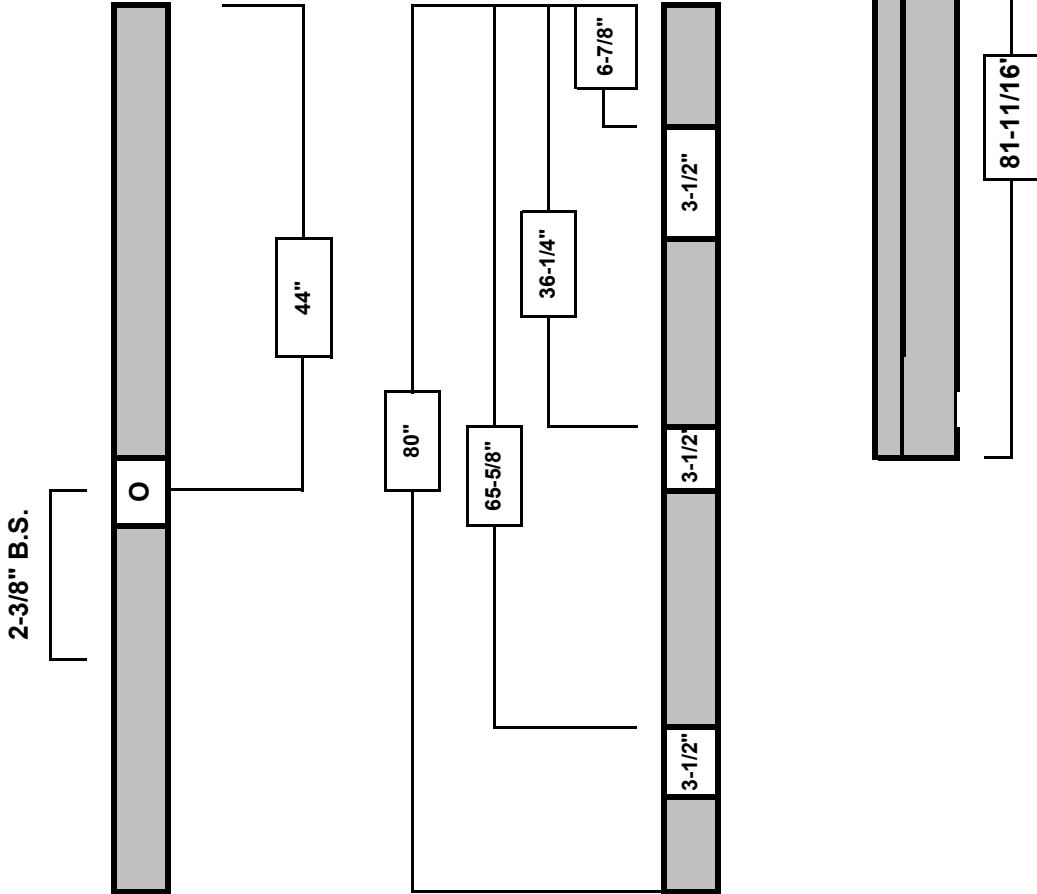

6'8" INTERIOR DOOR SPECIFICATIONS

HINGE JAMB SPECS

LOCK JAMB SPECS

DIMENSIONS

	PANEL	O.S.F.	2-1/4"	3-1/2"
1-0:	11-13/16"	13-1/4"	17"	19-1/2"
1-2:	13-13/16"	15-1/4"	19"	21-1/2"
1-3:	14-13/16"	16-1/4"	20"	22-1/2"
1-4:	15-13/16"	17-1/4"	21"	23-1/2"
1-6:	17-13/16"	19-1/4"	23"	25-1/2"
1-8:	19-13/16"	21-1/4"	25"	27-1/2"
1-10:	21-13/16"	23-1/4"	27"	29-1/2"
2-0:	23-13/16"	25-1/4"	29"	31-1/2"
2-2:	25-13/16"	27-1/4"	31"	33-1/2"
2-4:	27-13/16"	29-1/4"	33"	35-1/2"
2-6:	29-13/16"	31-1/4"	35"	37-1/2"
2-8:	31-13/16"	33-1/4"	37"	43-1/2"
2-10:	33-13/16"	35-1/4"	39"	41-1/2"
3-0:	35-13/16"	37-1/4"	41"	43-1/2"
4-0.		49"	52-7/8"	55-7/8"
5-0.		61"	64-7/8"	67-7/8"
6-0.		73"	76-7/8"	79-7/8"
H:	80"	81-11/16"	83-5/8"	84-7/8"

With Astragal - add 5/8" to Width

PANEL SPECS.

7'0" INTERIOR DOOR SPECIFICATIONS

HINGE JAMB SPECS

LOCK JAMB SPECS

DIMENSIONS

	PANEL	O.S.F.
1-0:	11-13/16"	13-1/4"
1-2:	13-13/16"	15-1/4"
1-3:	14-13/16"	16-1/4"
1-4:	15-13/16"	17-1/4"
1-6:	17-13/16"	19-1/4"
1-8:	19-13/16"	21-1/4"
1-10:	21-13/16"	23-1/4"
2-0:	23-13/16"	25-1/4"
2-2:	25-13/16"	27-1/4"
2-4:	27-13/16"	29-1/4"
2-6:	29-13/16"	31-1/4"
2-8:	31-13/16"	33-1/4"
2-10:	33-13/16"	35-1/4"
3-0:	35-13/16"	37-1/4"
4-0:		49"
5-0:		61"
6-0:		73"
H:	84"	85-11/16"

With Astragal - add 5/8" to Width

PANEL SPECS

8'0 INTERIOR SPECIFICATIONS

HINGE JAMB SPECS

DIMENSIONS

	PANEL	O.S.F.
1-0:	11-13/16"	13-1/4"
1-2:	13-13/16"	15-1/4"
1-3:	14-13/16"	16-1/4"
1-4:	15-13/16"	17-1/4"
1-6:	17-13/16"	19-1/4"
1-8:	19-13/16"	21-1/4"
1-10:	21-13/16"	23-1/4"
2-0:	23-13/16"	25-1/4"
2-2:	25-13/16"	27-1/4"
2-4:	27-13/16"	29-1/4"
2-6:	29-13/16"	31-1/4"
2-8:	31-13/16"	33-1/4"
2-10:	33-13/16"	35-1/4"
3-0:	35-13/16"	37-1/4"
4-0:		49"
5-0:		61"
6-0:		73"
H:	96"	97-3/4"

With Astragal - Add 5/8" to Width

LOCK JAMB SPECS

** Machine Note: Bottom of panel against 7-0 bore stop, rout @ 6-8 hinge stop.**