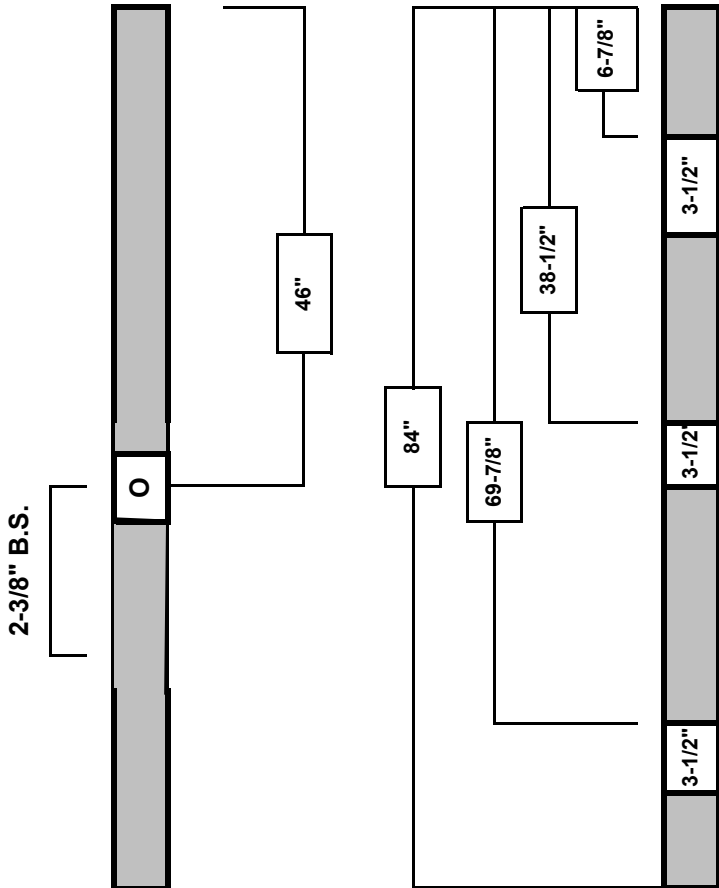

6'8" INTERIOR DOOR SPECIFICATIONS

HINGE JAMB SPECS

LOCK JAMB SPECS

DIMENSIONS

	PANEL	O.S.F.	2-1/4"	3-1/2"
1-0:	11-13/16"	13-1/4"	17"	19-1/2"
1-2:	13-13/16"	15-1/4"	19"	21-1/2"
1-3:	14-13/16"	16-1/4"	20"	22-1/2"
1-4:	15-13/16"	17-1/4"	21"	23-1/2"
1-6:	17-13/16"	19-1/4"	23"	25-1/2"
1-8:	19-13/16"	21-1/4"	25"	27-1/2"
1-10:	21-13/16"	23-1/4"	27"	29-1/2"
2-0:	23-13/16"	25-1/4"	29"	31-1/2"
2-2:	25-13/16"	27-1/4"	31"	33-1/2"
2-4:	27-13/16"	29-1/4"	33"	35-1/2"
2-6:	29-13/16"	31-1/4"	35"	37-1/2"
2-8:	31-13/16"	33-1/4"	37"	43-1/2"
2-10:	33-13/16"	35-1/4"	39"	41-1/2"
3-0:	35-13/16"	37-1/4"	41"	43-1/2"
4-0.		49"	52-7/8"	55-7/8"
5-0.		61"	64-7/8"	67-7/8"
6-0.		73"	76-7/8"	79-7/8"
H:	80"	81-11/16"	83-5/8"	84-7/8"

With Astragal - add 5/8" to Width

PANEL SPECS.

7'0" INTERIOR DOOR SPECIFICATIONS

HINGE JAMB SPECS

LOCK JAMB SPECS

DIMENSIONS

	PANEL	O.S.F.
1-0:	11-13/16"	13-1/4"
1-2:	13-13/16"	15-1/4"
1-3:	14-13/16"	16-1/4"
1-4:	15-13/16"	17-1/4"
1-6:	17-13/16"	19-1/4"
1-8:	19-13/16"	21-1/4"
1-10:	21-13/16"	23-1/4"
2-0:	23-13/16"	25-1/4"
2-2:	25-13/16"	27-1/4"
2-4:	27-13/16"	29-1/4"
2-6:	29-13/16"	31-1/4"
2-8:	31-13/16"	33-1/4"
2-10:	33-13/16"	35-1/4"
3-0:	35-13/16"	37-1/4"
4-0:		49"
5-0:		61"
6-0:		73"
H:	84"	85-11/16"

With Astragal - add 5/8" to Width

PANEL SPECS

8'0 INTERIOR SPECIFICATIONS

HINGE JAMB SPECS

DIMENSIONS

	PANEL	O.S.F.
1-0:	11-13/16"	13-1/4"
1-2:	13-13/16"	15-1/4"
1-3:	14-13/16"	16-1/4"
1-4:	15-13/16"	17-1/4"
1-6:	17-13/16"	19-1/4"
1-8:	19-13/16"	21-1/4"
1-10:	21-13/16"	23-1/4"
2-0:	23-13/16"	25-1/4"
2-2:	25-13/16"	27-1/4"
2-4:	27-13/16"	29-1/4"
2-6:	29-13/16"	31-1/4"
2-8:	31-13/16"	33-1/4"
2-10:	33-13/16"	35-1/4"
3-0:	35-13/16"	37-1/4"
4-0:		49"
5-0:		61"
6-0:		73"
H:	96"	97-3/4"

With Astragal - Add 5/8" to Width

LOCK JAMB SPECS

** Machine Note: Bottom of panel against 7-0 bore stop, rout @ 6-8 hinge stop.**