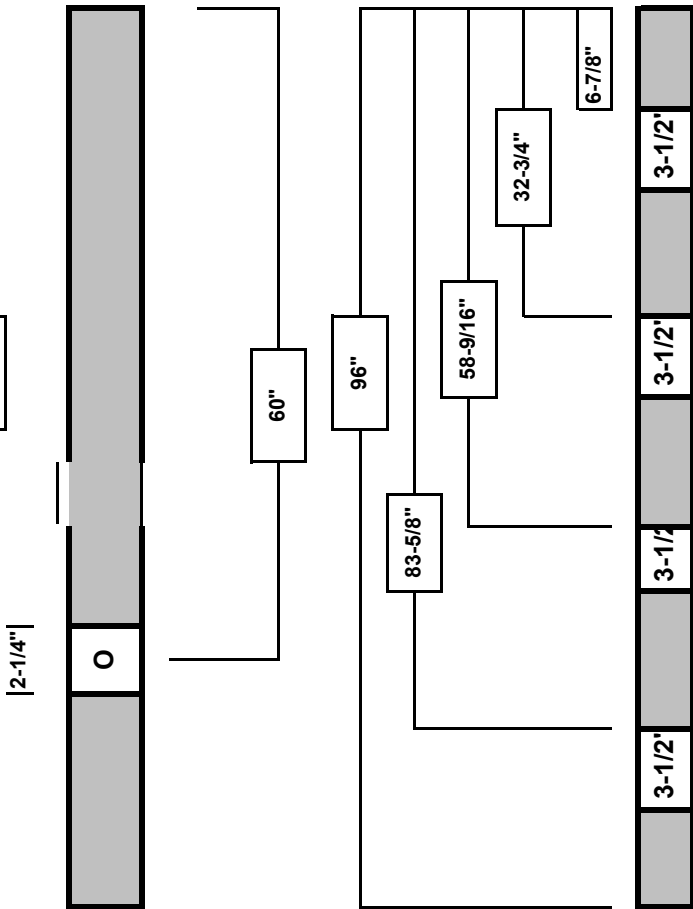

With Astragal - add 5/8" to Width

PANEL SPECS

8'0 INTERIOR SPECIFICATIONS

HINGE JAMB SPECS

DIMENSIONS

	PANEL	O.S.F.
1-0:	11-13/16"	13-1/4"
1-2:	13-13/16"	15-1/4"
1-3:	14-13/16"	16-1/4"
1-4:	15-13/16"	17-1/4"
1-6:	17-13/16"	19-1/4"
1-8:	19-13/16"	21-1/4"
1-10:	21-13/16"	23-1/4"
2-0:	23-13/16"	25-1/4"
2-2:	25-13/16"	27-1/4"
2-4:	27-13/16"	29-1/4"
2-6:	29-13/16"	31-1/4"
2-8:	31-13/16"	33-1/4"
2-10:	33-13/16"	35-1/4"
3-0:	35-13/16"	37-1/4"
4-0:		49"
5-0:		61"
6-0:		73"
H:	96"	97-3/4"

With Astragal - Add 5/8" to Width

LOCK JAMB SPECS

** Machine Note: Bottom of panel against 7-0 bore stop, rout @ 6-8 hinge stop.**