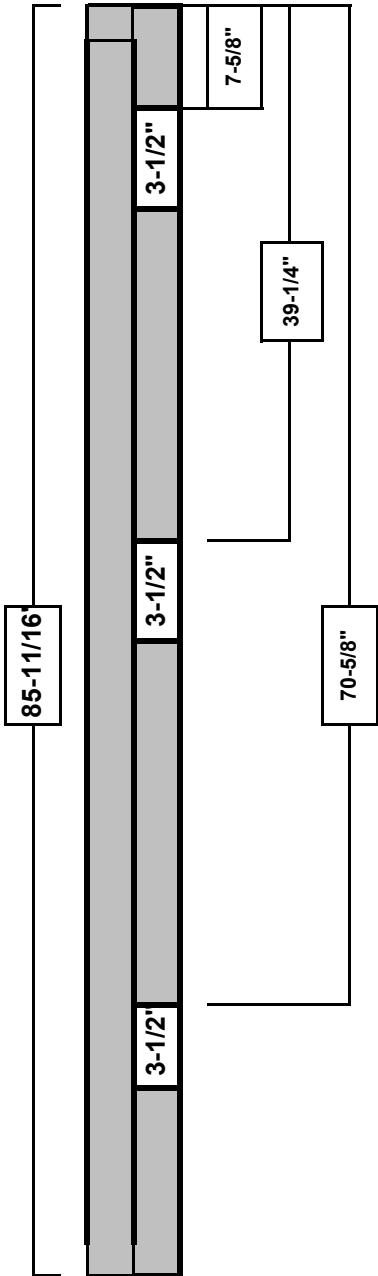

6'8" INTERIOR DOOR SPECIFICATIONS

HINGE JAMB SPECS

LOCK JAMB SPECS

DIMENSIONS

	PANEL	O.S.F.	2-1/4"	3-1/2"
1-0:	11-13/16"	13-1/4"	17"	19-1/2"
1-2:	13-13/16"	15-1/4"	19"	21-1/2"
1-3:	14-13/16"	16-1/4"	20"	22-1/2"
1-4:	15-13/16"	17-1/4"	21"	23-1/2"
1-6:	17-13/16"	19-1/4"	23"	25-1/2"
1-8:	19-13/16"	21-1/4"	25"	27-1/2"
1-10:	21-13/16"	23-1/4"	27"	29-1/2"
2-0:	23-13/16"	25-1/4"	29"	31-1/2"
2-2:	25-13/16"	27-1/4"	31"	33-1/2"
2-4:	27-13/16"	29-1/4"	33"	35-1/2"
2-6:	29-13/16"	31-1/4"	35"	37-1/2"
2-8:	31-13/16"	33-1/4"	37"	43-1/2"
2-10:	33-13/16"	35-1/4"	39"	41-1/2"
3-0:	35-13/16"	37-1/4"	41"	43-1/2"
4-0.		49"	52-7/8"	55-7/8"
5-0.		61"	64-7/8"	67-7/8"
6-0.		73"	76-7/8"	79-7/8"
H:	80"	81-11/16"	83-5/8"	84-7/8"

With Astragal - add 5/8" to Width

PANEL SPECS.

7'0" INTERIOR DOOR SPECIFICATIONS

HINGE JAMB SPECS

LOCK JAMB SPECS

DIMENSIONS

	PANEL	O.S.F.
1-0:	11-13/16"	13-1/4"
1-2:	13-13/16"	15-1/4"
1-3:	14-13/16"	16-1/4"
1-4:	15-13/16"	17-1/4"
1-6:	17-13/16"	19-1/4"
1-8:	19-13/16"	21-1/4"
1-10:	21-13/16"	23-1/4"
2-0:	23-13/16"	25-1/4"
2-2:	25-13/16"	27-1/4"
2-4:	27-13/16"	29-1/4"
2-6:	29-13/16"	31-1/4"
2-8:	31-13/16"	33-1/4"
2-10:	33-13/16"	35-1/4"
3-0:	35-13/16"	37-1/4"
4-0:		49"
5-0:		61"
6-0:		73"
H:	84"	85-11/16"

With Astragal - add 5/8" to Width

PANEL SPECS

8'0 INTERIOR SPECIFICATIONS

HINGE JAMB SPECS

DIMENSIONS

	PANEL	O.S.F.
1-0:	11-13/16"	13-1/4"
1-2:	13-13/16"	15-1/4"
1-3:	14-13/16"	16-1/4"
1-4:	15-13/16"	17-1/4"
1-6:	17-13/16"	19-1/4"
1-8:	19-13/16"	21-1/4"
1-10:	21-13/16"	23-1/4"
2-0:	23-13/16"	25-1/4"
2-2:	25-13/16"	27-1/4"
2-4:	27-13/16"	29-1/4"
2-6:	29-13/16"	31-1/4"
2-8:	31-13/16"	33-1/4"
2-10:	33-13/16"	35-1/4"
3-0:	35-13/16"	37-1/4"
4-0:		49"
5-0:		61"
6-0:		73"
H:	96"	97-3/4"

With Astragal - Add 5/8" to Width

LOCK JAMB SPECS

** Machine Note: Bottom of panel against 7-0 bore stop, rout @ 6-8 hinge stop.**